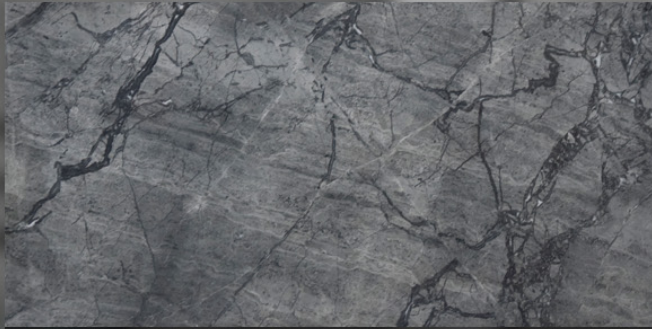

~~19^{50€}_{m²}~~
14^{63€}_{m²}
ARSENIA ONYX BEIGE 60x120

~~19^{50€}_{m²}~~
14^{63€}_{m²}
STROM ONYX WHITE 60x120

21^{63€}_{m²}
AURA 60x120

24^{05€}_{m²}
MARMOL BONE 60x120

DESETKA
BERANE

~~19^{50€}_{m²}~~
14^{63€}_{m²}
ANTISKY GREY 60x120