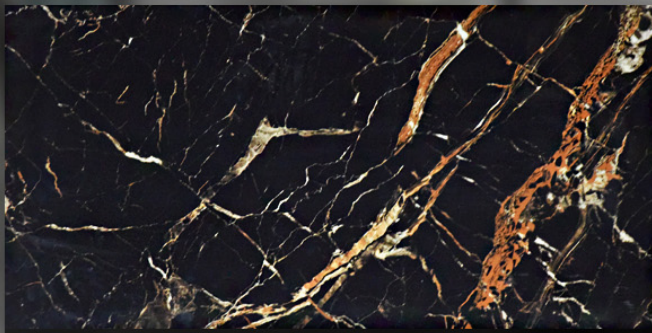

~~21^{63€}_{m²}~~
19^{46€}_{m²}
LILAC GOLD 60x120