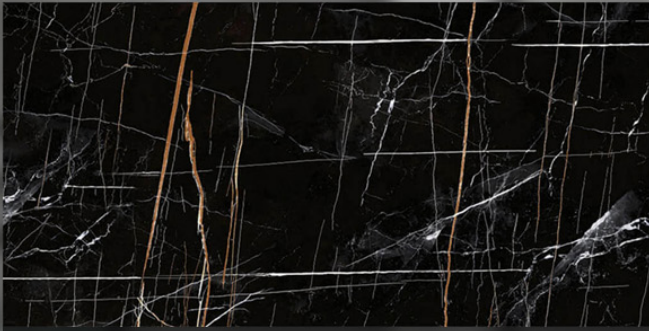

26^{90€}
m²

KENDAL BIANCO 60x120

DESETKA
BERANE

26^{90€}_{m²}

PONTE WHITE 60x120

26^{90€}_{m²}

PONTE BLACK 60x120

19^{90€}_{m²}

FOSSIL LIGHT GREY 60x120

19^{90€}_{m²}

FOSSIL DARK GREY 60x120

~~21^{90€}_{m²}~~
19^{47€}_{m²}

RIGAL CARRARA 60x120

DESETKA
BERANE

~~23^{50€}_{m²}~~
19^{98€}_{m²}
ROUGH WOOD 60x120

~~21^{00€}_{m²}~~
16^{80€}_{m²}
FUTURE CREMA 60x120